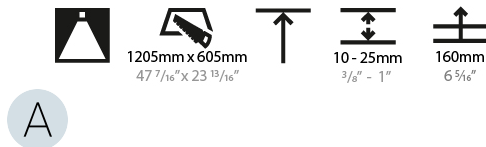

GENERAL

Series: Smoothy
Subseries: Smoothy Standard
Brand: Prolicht
Division: Architectural
Mounting Type: Recessed
Mounting Location: Ceiling
Subcategory: Ambient

PHYSICAL

Shape: Square
Length (mm): 622
Length (in): 24 1/2
Width (mm): 622
Width (in): 24 1/2
Height (mm): 150
Height (in): 5 7/8
Ceiling Thickness (mm): 10 / 12.5 / 15 / 25
Ceiling Thickness (in): 3/8 or 1/2 or 9/16 or 1
Min. Recessing Depth (mm): 160
Min. Recessing Depth (in): 6 5/16
Light Distribution: Direct
Weight (kg): 12.317
Weight (lbs): 27.10
Diffuser: PMMA - Opal or Micro-Prism
Fixture Finish: SSR / BKV / CWI / CRY / HAB / UFT / ITA / RUA / FTG / MYG / LOD / PUS / FRO / FUP / KIA / POP / BLS / SPG / MEY / GOH / GUM / CHC / COM / ABZ / JAG / OBR / MOS / ROR
Fixture Material: Extruded Aluminum / Steel
Cut-out Measurements: 605mm / 23 13/16" x 605mm / 23 13/16"

GENERAL

Series: Smoothy
Subseries: Smoothy Standard
Brand: Prolicht
Division: Architectural
Mounting Type: Recessed
Mounting Location: Ceiling
Subcategory: Ambient

PHYSICAL

Shape: Square
Length (mm): 1222
Length (in): 48 7/8
Width (mm): 622
Width (in): 24 1/2
Height (mm): 150
Height (in): 5 7/8
Ceiling Thickness (mm): 10 / 12.5 / 15 / 25
Ceiling Thickness (in): 3/8 or 1/2 or 9/16 or 1
Min. Recessing Depth (mm): 160
Min. Recessing Depth (in): 6 5/16
Light Distribution: Direct
Weight (kg): 24.4
Weight (lbs): 53.68
Diffuser: PMMA - Opal or Micro-Prism
Fixture Finish: SSR / BKV / CWI / CRY / HAB / UFT / ITA / RUA / FTG / MYG / LOD / PUS / FRO / FUP / KIA / POP / BLS / SPG / MEY / GOH / GUM / CHC / COM / ABZ / JAG / OBR / MOS / ROR
Fixture Material: Extruded Aluminum / Steel
Cut-out Measurements: 1205mm / 47 7/16" x 605mm / 23 13/16"

LED

Color Temperature (°K): 3000 / 3500 / 4000
Max. Delivered Lumen (lm): 11050 / 11221 / 11450
CRI: >80 CRI
Efficiency (%): 0.827
Lamp Life (hrs): 50000

OPTICAL

RATINGS AND CERTIFICATIONS

Certified By: Certified for North American Standards
IP rating: IP20