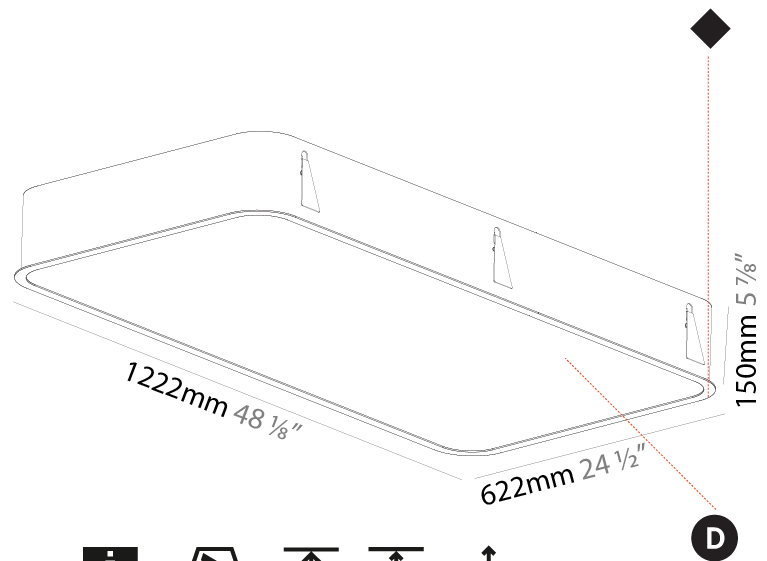

PHYSICAL

Shape: Square
Length (mm): 1222
Length (in): 48 7/8
Width (mm): 622
Width (in): 24 1/2
Height (mm): 150
Height (in): 5 7/8
Ceiling Thickness (mm): 10 / 12.5 / 15 / 25
Ceiling Thickness (in): 3/8 or 1/2 or 9/16 or 1
Min. Recessing Depth (mm): 160
Min. Recessing Depth (in): 6 5/16
Light Distribution: Direct
Weight (kg): 24.4
Weight (lbs): 53.68
Diffuser: PMMA - Opal or Micro-Prism
Fixture Finish: SSR / BKV / CWI / CRY / HAB / UFT / ITA / RUA / FTG / MYG / LOD / PUS / FRO / FUP / KIA / POP / BLS / SPG / MEY / GOH / GUM / CHC / COM / ABZ / JAG / OBR / MOS / ROR
Fixture Material: Extruded Aluminum / Steel
Cut-out Measurements: 1205mm / 47 7/16" x 605mm / 23 13/16"

ELECTRICAL

Lamp Type: LED (Zhaga Standard)
Input Wattage (W): 108.9
Total Output Wattage (W): 99
Dimming: Non-Dimmable
Driver Included: Yes
Driver Location: Integrated
Driver Type: Constant Current - Universal
Driver Class: Class 2
Input Voltage (V): 120 - 277
Constant Current (MA): 350
Upon Request: (Not included - see components) Integral: 0-10Vdc dimming / Phase dimming 120Vac only

LED

Color Temperature (°K): 3000 / 3500 / 4000
Max. Delivered Lumen (lm): 11050 / 11221 / 11450
CRI: >80 CRI
Efficiency (%): 0.827
Lamp Life (hrs): 50000

OPTICAL

RATINGS AND CERTIFICATIONS

Certified By: Certified for North American Standards
IP rating: IP20