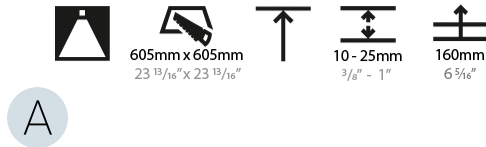

PHYSICAL

Shape: Square
Length (mm): 622
Length (in): 24 1/2
Width (mm): 622
Width (in): 24 1/2
Height (mm): 150
Height (in): 5 7/8
Ceiling Thickness (mm): 10 / 12.5 / 15 / 25
Ceiling Thickness (in): 3/8 or 1/2 or 9/16 or 1
Min. Recessing Depth (mm): 160
Min. Recessing Depth (in): 6 5/16
Light Distribution: Direct
Weight (kg): 12.317
Weight (lbs): 27.10
Diffuser: PMMA - Opal or Micro-Prism
Fixture Finish: SSR / BKV / CWI / CRY / HAB / UFT / ITA / RUA / FTG / MYG / LOD / PUS / FRO / FUP / KIA / POP / BLS / SPG / MEY / GOH / GUM / CHC / COM / ABZ / JAG / OBR / MOS / ROR
Fixture Material: Extruded Aluminum / Steel
Cut-out Measurements: 605mm / 23 13/16" x 605mm / 23 13/16"

ELECTRICAL

Lamp Type: LED (Zhaga Standard)
Input Wattage (W): 55
Total Output Wattage (W): 49.7
Dimming: Non-Dimmable
Driver Included: Yes
Driver Location: Integrated
Driver Type: Constant Current - Universal
Driver Class: Class 2
Input Voltage (V): 120 - 277
Constant Current (MA): 350
Upon Request: (Not included - see components) Integral: 0-10Vdc dimming / Phase dimming 120Vac only

LED

Color Temperature (°K): 3000 / 3500 / 4000
Max. Delivered Lumen (lm): 5520 / 5606 / 5720
Nominal Lumen (lm): 6680lm
CRI: >80 CRI
Efficiency (%): 0.827
Lamp Life (hrs): 50000

OPTICAL

RATINGS AND CERTIFICATIONS

Certified By: Certified for North American Standards
IP rating: IP20