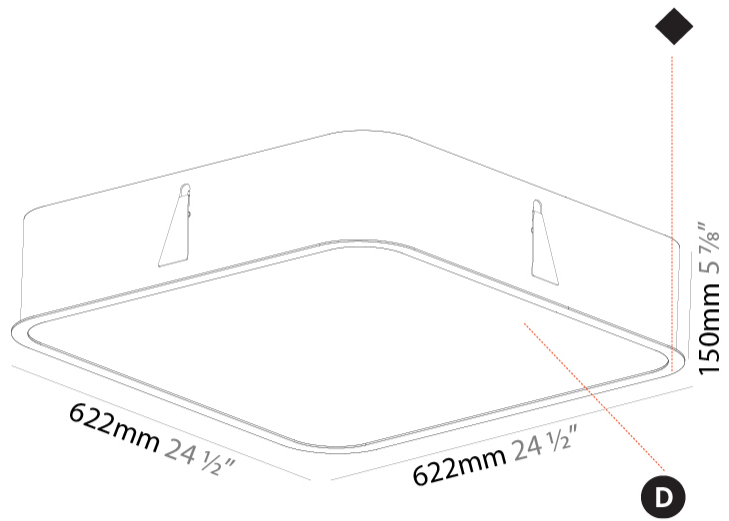

PHYSICAL

Shape: Square
Length (mm): 622
Length (in): 24 1/2
Width (mm): 622
Width (in): 24 1/2
Height (mm): 150
Height (in): 5 7/8
Ceiling Thickness (mm): 10 / 12.5 / 15 / 25
Ceiling Thickness (in): 3/8 or 1/2 or 9/16 or 1
Min. Recessing Depth (mm): 160
Min. Recessing Depth (in): 6 5/16
Light Distribution: Direct
Weight (kg): 12.317
Weight (lbs): 27.10
Diffuser: PMMA - Opal or Micro-Prism
Fixture Finish: SSR / BKV / CWI / CRY / HAB / UFT / ITA / RUA / FTG / MYG / LOD / PUS / FRO / FUP / KIA / POP / BLS / SPG / MEY / GOH / GUM / CHC / COM / ABZ / JAG / OBR / MOS / ROR
Fixture Material: Extruded Aluminum / Steel
Cut-out Measurements: 605mm / 23 13/16" x 605mm / 23 13/16"

ELECTRICAL

Lamp Type: LED (Zhaga Standard)
Input Wattage (W): 55
Total Output Wattage (W): 49.7
Dimming: Non-Dimmable
Driver Included: Yes
Driver Location: Integrated
Driver Type: Constant Current - Universal
Driver Class: Class 2
Input Voltage (V): 120 - 277
Constant Current (MA): 350
Upon Request: (Not included - see components) Integral: 0-10Vdc dimming / Phase dimming 120Vac only

LED

Color Temperature (°K): 3000 / 3500 / 4000
Max. Delivered Lumen (lm): 5520 / 5606 / 5720
Nominal Lumen (lm): 6680lm
CRI: >80 CRI
Efficiency (%): 0.827
Lamp Life (hrs): 50000

OPTICAL

RATINGS AND CERTIFICATIONS

Certified By: Certified for North American Standards
IP rating: IP20